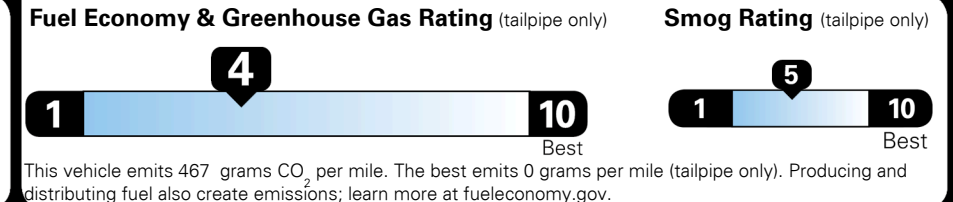

TOTAL PRICE: \$90,445.00

EPA DOT Fuel Economy and Environment

Gasoline Vehicle

Fuel Economy

19 MPG
combined city/hwy

17 MPG
city

22 MPG
highway

5.3 gallons per 100 miles

Standard SUVs range from 12 to 115 MPG. The best vehicle rates 146 MPGe.

You spend \$8,000
more in fuel costs over 5 years
 compared to the average new vehicle.

Annual fuel cost \$3,300

Actual results will vary for many reasons, including driving conditions and how you drive and maintain your vehicle. The average new vehicle gets 29 MPG and costs \$8,500 to fuel over 5 years. Cost estimates are based on 15,000 miles per year at \$ 4.15 per gallon. MPGe is miles per gasoline gallon equivalent. Vehicle emissions are a significant cause of climate change and smog.