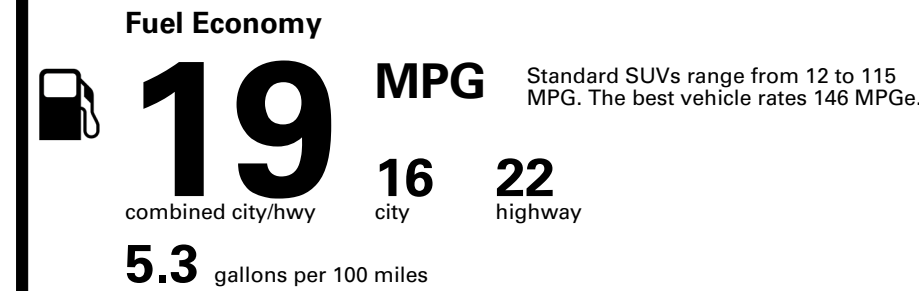

TOTAL PRICE: \$85,675.00

EPA DOT Fuel Economy and Environment

Gasoline Vehicle

You spend \$8,000
more in fuel costs over 5 years
compared to the average new vehicle.

Annual fuel cost \$3,300

Fuel Economy & Greenhouse Gas Rating (tailpipe only)