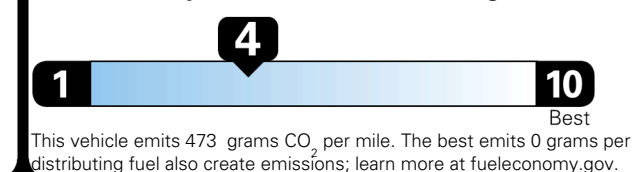

TOTAL PRICE: \$85,675.00

EPA DOT Fuel Economy and Environment

Gasoline Vehicle

You spend \$8,000
more in fuel costs over 5 years
compared to the average new vehicle.

Annual fuel cost \$3,300

Fuel Economy & Greenhouse Gas Rating (tailpipe only)

Smog Rating (tailpipe only)

Actual results will vary for many reasons, including driving conditions and how you drive and maintain your vehicle. The average new vehicle gets 29 MPG and costs \$8,500 to fuel over 5 years. Cost estimates are based on 15,000 miles per year at \$ 4.15 per gallon. MPGe is miles per gasoline gallon equivalent. Vehicle emissions are a significant cause of climate change and smog.