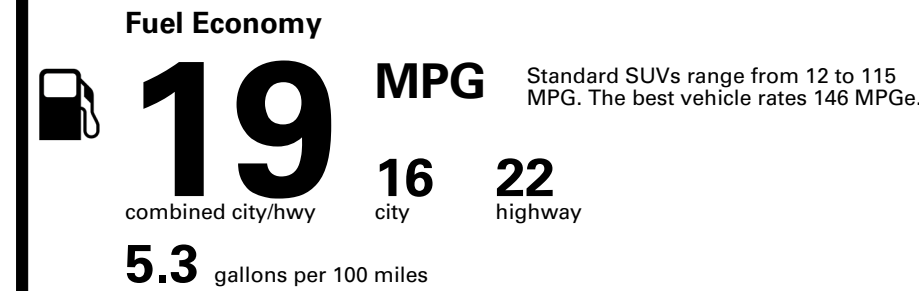

Inland Freight & Handling : \$1,495.00

TOTAL PRICE: \$85,740.00

EPA DOT Fuel Economy and Environment

Gasoline Vehicle

You spend \$8,000
more in fuel costs over 5 years compared to the average new vehicle.

Annual fuel cost \$3,300

Fuel Economy & Greenhouse Gas Rating (tailpipe only)

Smog Rating (tailpipe only)

Actual results will vary for many reasons, including driving conditions and how you drive and maintain your vehicle. The average new vehicle gets 29 MPG and costs \$8,500 to fuel over 5 years. Cost estimates are based on 15,000 miles per year at \$ 4.15 per gallon. MPGe is miles per gasoline gallon equivalent. Vehicle emissions are a significant cause of climate change and smog.