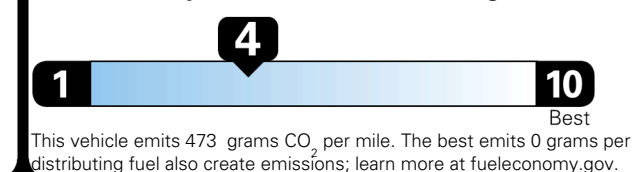

Inland Freight & Handling : \$1,495.00

TOTAL PRICE: \$85,740.00

EPA DOT Fuel Economy and Environment

Gasoline Vehicle

You spend \$8,000
more in fuel costs over 5 years compared to the average new vehicle.

Annual fuel cost \$3,300

Fuel Economy & Greenhouse Gas Rating (tailpipe only)

Smog Rating (tailpipe only)

Actual results will vary for many reasons, including driving conditions and how you drive and maintain your vehicle. The average new vehicle gets 29 MPG and costs \$8,500 to fuel over 5 years. Cost estimates are based on 15,000 miles per year at \$ 4.15 per gallon. MPGe is miles per gasoline gallon equivalent. Vehicle emissions are a significant cause of climate change and smog.