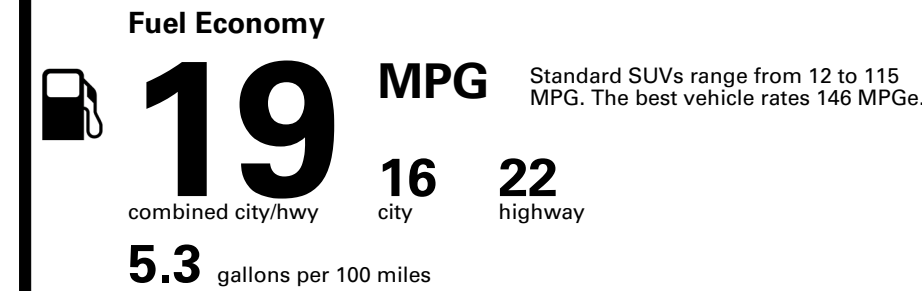

3.5T PRESTIGE FEATURES

- 22-inch Alloy Wheels
- Nappa Leather Seating Surfaces
- Microfiber Suede Headliner & Pillars
- Ventilated 2nd Row Seats (outboard)
- Heated Front Console Armrest
- Soft-Close Doors / Power Rear Side Sunshades
- Digital Rearview Mirror
- Active Noise Control

Full Tank of Gas

GENESIS WARRANTY

- 5-year/60,000-mile New Vehicle Warranty*
- 10-year/100,000-mile Powertrain Warranty*
- 7-year/Unlimited-mile Anti-perforation Warranty*
- Limited warranties, see retailer for details

Manufacturer's Suggested Retail Price: $82,330.00

ADDED FEATURES:

- *CAPRI BLUE(NRB) Paint $650.00
- Accessories
- *Tow Hitch $805.00
- *Cargo Mat $200.00
- *Fragrance Cartridges $160.00
- *NFC Key Card $30.00

SOLD TO: TX704
GENESIS OF SOUTHWEST HOUSTON
10155 SOUTHWEST FREEWAY
HOUSTON TX 77074

SHIPPED TO: TX704

Inland Freight & Handling : $1,495.00

VIN: KMUHEESC9TU351136	EXTERIOR COLOR: CAPRI BLUE	INTERIOR/SEAT COLOR: EARTH BROWN/SMOKY
MODEL: 8S9AAJ9GW7A5	PORT OF ENTRY: NC	ACCESSORY WEIGHT: 80 lbs./ 36 kgs.

TOTAL PRICE: $85,670.00

EMISSIONS:
This vehicle is certified to meet emission requirements in all 50 states

EPA DOT Fuel Economy and Environment

Gasoline Vehicle

You spend $8,000
more in fuel costs over 5 years compared to the average new vehicle.

Annual fuel cost $3,300

Fuel Economy & Greenhouse Gas Rating (tailpipe only)

Smog Rating (tailpipe only)

This vehicle emits 473 grams CO₂ per mile. The best emits 0 grams per mile (tailpipe only). Producing and distributing fuel also create emissions; learn more at fueleconomy.gov.

Actual results will vary for many reasons, including driving conditions and how you drive and maintain your vehicle. The average new vehicle gets 29 MPG and costs $8,500 to fuel over 5 years. Cost estimates are based on 15,000 miles per year at $ 4.15 per gallon. MPGe is miles per gasoline gallon equivalent. Vehicle emissions are a significant cause of climate change and smog.

fueleconomy.gov

Calculate personalized estimates and compare vehicles

GOVERNMENT 5-STAR SAFETY RATINGS

Overall Vehicle Score ★★★★★

Based on the combined rating of frontal, side and rollover. Should ONLY be compared to other vehicles of similar size and weight.

Frontal	Driver	★★★★★
Crash	Passenger	★★★★★

Based on the risk of injury in a frontal impact. Should ONLY be compared to other vehicles of similar size and weight.

Side	Front seat	★★★★★
Crash	Rear seat	★★★★★

Based on the risk of injury in a side impact.

Rollover ★★★★★

Based on the risk of rollover in a single-vehicle crash.

Star ratings range from 1 to 5 stars (★★★★★) with 5 being the highest.

Source: National Highway Traffic Safety Administration (NHTSA).

www.safercar.gov or 1-888-327-4236

Manufacturer's suggested retail price includes manufacturer's recommended pre-delivery service. Gasoline license and title fees state and local taxes and dealer installed options and accessories are not included in the manufacturer's suggested retail price. This label has been affixed to this vehicle by Genesis Motor America, pursuant to the requirements of 15 U.S.C. 1231 et seq. which prohibits its removal or alteration prior to delivery to the ultimate purchaser.

PARTS CONTENT INFORMATION

FOR VEHICLES IN THIS CARLINE: U.S./CANADIAN PARTS CONTENT: 3 %

MAJOR SOURCES OF FOREIGN PARTS CONTENT: KOREA: 80 %

FOR THIS VEHICLE: FINAL ASSEMBLY POINT: ULSAN, KOREA

COUNTRY OF ORIGIN:

ENGINE: KOREA TRANSMISSION: KOREA

Note: Parts content does not include final assembly, distribution, or other non-parts costs.