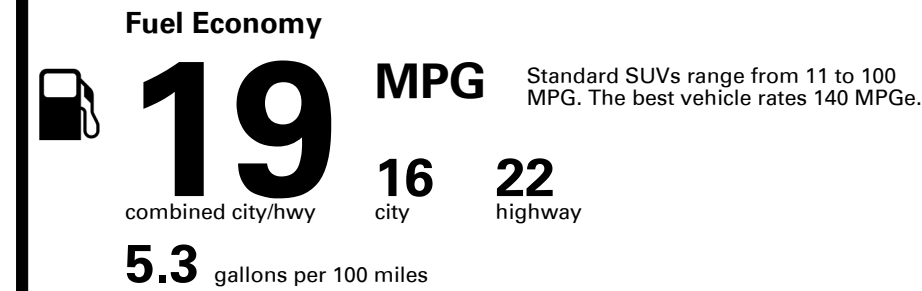

Inland Freight & Handling : \$1,450.00

TOTAL PRICE: \$82,570.00

EPA DOT Fuel Economy and Environment

Gasoline Vehicle

You spend \$7,250
more in fuel costs over 5 years
 compared to the average new vehicle.