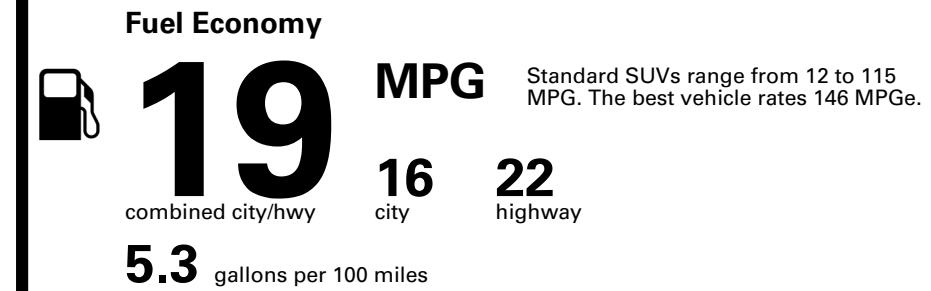

TOTAL PRICE: \$85,670.00

EMISSIONS:
This vehicle is certified to meet emission requirements in all 50 states

EPA DOT Fuel Economy and Environment

Gasoline Vehicle

You spend \$8,000
more in fuel costs over 5 years compared to the average new vehicle.

Annual fuel cost \$3,300

Fuel Economy & Greenhouse Gas Rating (tailpipe only)

Smog Rating (tailpipe only)

This vehicle emits 473 grams CO₂ per mile. The best emits 0 grams per mile (tailpipe only). Producing and distributing fuel also create emissions; learn more at fueleconomy.gov.