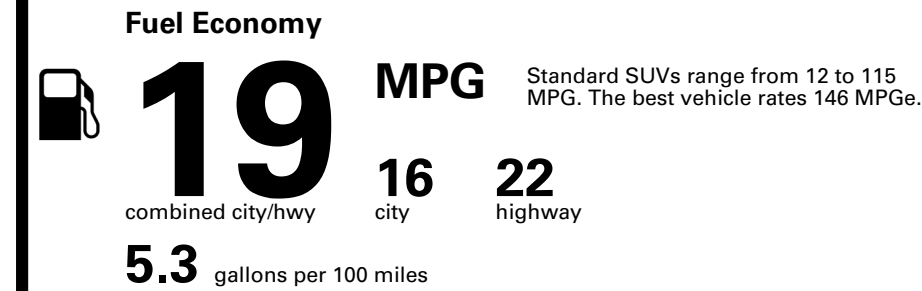

3.5T PRESTIGE FEATURES

- 22-inch Alloy Wheels
- Nappa Leather Seating Surfaces
- Microfiber Suede Headliner & Pillars
- Ventilated 2nd Row Seats (outboard)
- Heated Front Console Armrest
- Soft-Close Doors / Power Rear Side Sunshades
- Digital Rearview Mirror
- Active Noise Control

Full Tank of Gas

GENESIS WARRANTY

- 5-year/60,000-mile New Vehicle Warranty*
- 10-year/100,000-mile Powertrain Warranty*
- 7-year/Unlimited-mile Anti-perforation Warranty*
- Limited warranties, see retailer for details

Manufacturer's Suggested Retail Price: $82,330.00

ADDED FEATURES:

- *CAPRI BLUE(NRB) Paint $650.00
- Accessories
- *All Season Fitted Liners $235.00
- *Cargo Mat $200.00
- *Mudguards $170.00
- *Fragrance Cartridges $160.00
- *Cargo Net $80.00
- *First Aid Kit $65.00
- *NFC Key Card $30.00

SOLD TO: TX704
GENESIS OF SOUTHWEST HOUSTON
10155 SOUTHWEST FREEWAY
HOUSTON TX 77074

SHIPPED TO: TX704

Inland Freight & Handling : $1,495.00

VIN: KMUHEESC1TU348473	EXTERIOR COLOR: CAPRI BLUE	INTERIOR/SEAT COLOR: EARTH BROWN/SMOKY
MODEL: 8S9AAJ9GW7A5	PORT OF ENTRY: NC	ACCESSORY WEIGHT: 21 lbs./ 10 kgs.

TOTAL PRICE: $85,415.00

EMISSIONS:
This vehicle is certified to meet emission requirements in all 50 states

EPA DOT Fuel Economy and Environment

Gasoline Vehicle

You spend $8,000
more in fuel costs over 5 years compared to the average new vehicle.

Annual fuel cost $3,300

Fuel Economy & Greenhouse Gas Rating (tailpipe only)

Smog Rating (tailpipe only)

This vehicle emits 473 grams CO₂ per mile. The best emits 0 grams per mile (tailpipe only). Producing and distributing fuel also create emissions; learn more at fueleconomy.gov.

Actual results will vary for many reasons, including driving conditions and how you drive and maintain your vehicle. The average new vehicle gets 29 MPG and costs $8,500 to fuel over 5 years. Cost estimates are based on 15,000 miles per year at $ 4.15 per gallon. MPGe is miles per gasoline gallon equivalent. Vehicle emissions are a significant cause of climate change and smog.

fueleconomy.gov

Calculate personalized estimates and compare vehicles

GOVERNMENT 5-STAR SAFETY RATINGS

Overall Vehicle Score ★ ★ ★ ★ ★

Based on the combined rating of frontal, side and rollover. Should ONLY be compared to other vehicles of similar size and weight.

Frontal Crash Driver ★ ★ ★ ★

Crash Passenger ★ ★ ★ ★

Based on the risk of injury in a frontal impact. Should ONLY be compared to other vehicles of similar size and weight.

Side Crash Front seat ★ ★ ★ ★ ★

Crash Rear seat ★ ★ ★ ★ ★

Based on the risk of injury in a side impact.

Rollover ★ ★ ★ ★

Based on the risk of rollover in a single-vehicle crash.

Star ratings range from 1 to 5 stars (★★★★★) with 5 being the highest.

Source: National Highway Traffic Safety Administration (NHTSA).

www.safercar.gov or 1-888-327-4236

Manufacturer's suggested retail price includes manufacturer's recommended pre-delivery service. Gasoline license and title fees state and local taxes and dealer installed options and accessories are not included in the manufacturer's suggested retail price. This label has been affixed to this vehicle by Genesis Motor America, pursuant to the requirements of 15 U.S.C. 1231 et seq. which prohibits its removal or alteration prior to delivery to the ultimate purchaser.

PARTS CONTENT INFORMATION

FOR VEHICLES IN THIS CARLINE: U.S./CANADIAN PARTS CONTENT: 3 %

MAJOR SOURCES OF FOREIGN PARTS CONTENT: KOREA: 80 %

FOR THIS VEHICLE: FINAL ASSEMBLY POINT: ULSAN, KOREA

COUNTRY OF ORIGIN:

ENGINE: KOREA

TRANSMISSION: KOREA

Note: Parts content does not include final assembly, distribution, or other non-parts costs.