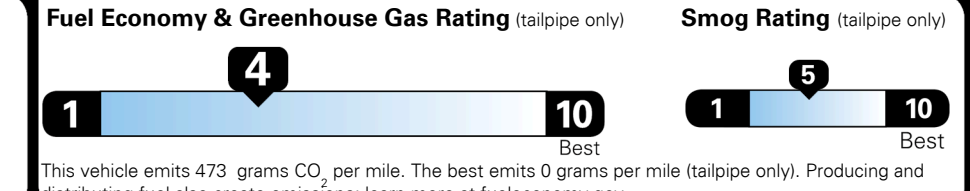

TOTAL PRICE: \$85,420.00

EPA DOT Fuel Economy and Environment

Gasoline Vehicle

Fuel Economy

19 MPG
combined city/hwy

16 MPG
city

22 MPG
highway

5.3 gallons per 100 miles

Standard SUVs range from 12 to 115 MPG. The best vehicle rates 146 MPGe.

You spend \$8,000
more in fuel costs over 5 years compared to the average new vehicle.

Annual fuel cost \$3,300

Actual results will vary for many reasons, including driving conditions and how you drive and maintain your vehicle. The average new vehicle gets 29 MPG and costs \$8,500 to fuel over 5 years. Cost estimates are based on 15,000 miles per year at \$ 4.15 per gallon. MPGe is miles per gasoline gallon equivalent. Vehicle emissions are a significant cause of climate change and smog.