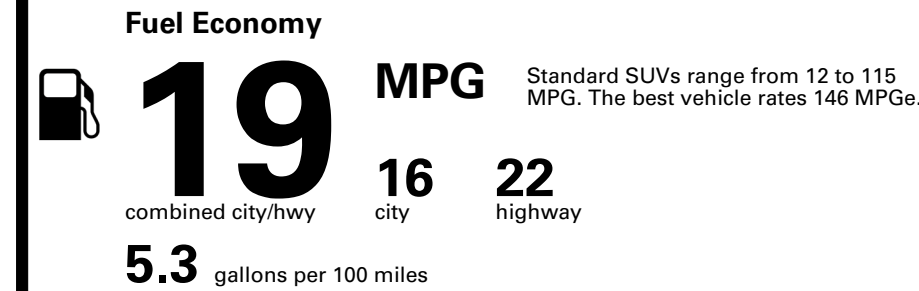

Inland Freight & Handling : \$1,495.00

TOTAL PRICE: \$86,540.00

118 A 1256LIBER 45

EPA DOT Fuel Economy and Environment

Gasoline Vehicle

You spend \$8,000
more in fuel costs over 5 years compared to the average new vehicle.

Annual fuel cost \$3,300

Fuel Economy & Greenhouse Gas Rating (tailpipe only)

Smog Rating (tailpipe only)

This vehicle emits 473 grams CO₂ per mile. The best emits 0 grams per mile (tailpipe only). Producing and distributing fuel also create emissions; learn more at fueleconomy.gov.