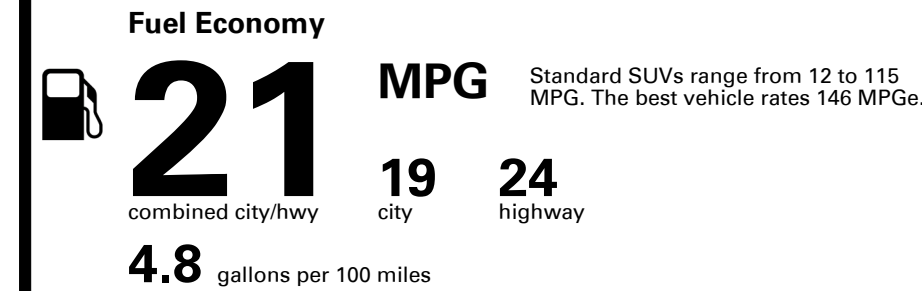

2.5T PRESTIGE FEATURES

- Electronically Controlled Suspension
- 22-inch Alloy Wheels
- Power Cushion Extension, Bolster, and Ergo-Motion (Driver)
- Heated 2nd Row Seats (outboard)
- 4-Zone Climate Control with Rear Controls
- Head-Up Display
- Active Noise Control

Full Tank of Gas

GENESIS WARRANTY

- 5-year/60,000-mile New Vehicle Warranty*
- 10-year/100,000-mile Powertrain Warranty*
- 7-year/Unlimited-mile Anti-perforation Warranty*
- Limited warranties, see retailer for details

Manufacturer's Suggested Retail Price: $73,500.00

ADDED FEATURES:

Accessories

- *Cargo Blocks $40.00
- *First Aid Kit $65.00
- *Mudguards $160.00
- *NFC Key Card $30.00

SOLD TO: TX704
GENESIS OF SOUTHWEST HOUSTON
10155 SOUTHWEST FREEWAY
HOUSTON TX 77074

SHIPPED TO: TX704

Inland Freight & Handling : $1,495.00

VIN: KMHUCESB6TU320598	EXTERIOR COLOR: ALTA WHITE	INTERIOR/SEAT COLOR: OBSIDIAN BLACK/OBSIDIAN
MODEL: V0442A45	PORT OF ENTRY: NC	TRANSPORT: TRUCK
ACCESSORY WEIGHT: 3 lbs./ 1 kgs.		323 A 3306VTURAN 95

TOTAL PRICE: $75,290.00

EMISSIONS:
This vehicle is certified to meet emission requirements in all 50 states

EPA DOT Fuel Economy and Environment

Gasoline Vehicle

You spend $6,250
more in fuel costs over 5 years compared to the average new vehicle.

Annual fuel cost $2,950

Fuel Economy & Greenhouse Gas Rating (tailpipe only)

Smog Rating (tailpipe only)

Actual results will vary for many reasons, including driving conditions and how you drive and maintain your vehicle. The average new vehicle gets 29 MPG and costs $8,500 to fuel over 5 years. Cost estimates are based on 15,000 miles per year at $ 4.15 per gallon. MPGe is miles per gasoline gallon equivalent. Vehicle emissions are a significant cause of climate change and smog.

fueleconomy.gov

Calculate personalized estimates and compare vehicles

GOVERNMENT 5-STAR SAFETY RATINGS

Overall Vehicle Score ★ ★ ★ ★ ★

Based on the combined rating of frontal, side and rollover. Should ONLY be compared to other vehicles of similar size and weight.

Frontal	Driver	★ ★ ★ ★
Crash	Passenger	★ ★ ★ ★

Based on the risk of injury in a frontal impact. Should ONLY be compared to other vehicles of similar size and weight.

Side	Front seat	★ ★ ★ ★ ★
Crash	Rear seat	★ ★ ★ ★ ★

Based on the risk of injury in a side impact.

Rollover ★ ★ ★ ★

Based on the risk of rollover in a single-vehicle crash.

Star ratings range from 1 to 5 stars (★★★★★) with 5 being the highest.

Source: National Highway Traffic Safety Administration (NHTSA).

www.safercar.gov or 1-888-327-4236

Manufacturer's suggested retail price includes manufacturer's recommended pre-delivery service. Gasoline license and title fees state and local taxes and dealer installed options and accessories are not included in the manufacturer's suggested retail price. This label has been affixed to this vehicle by Genesis Motor America, pursuant to the requirements of 15 U.S.C. 1231 et seq. which prohibits its removal or alteration prior to delivery to the ultimate purchaser.

PARTS CONTENT INFORMATION

FOR VEHICLES IN THIS CARLINE: U.S./CANADIAN PARTS CONTENT: 3 %

MAJOR SOURCES OF FOREIGN PARTS CONTENT: KOREA: 80 %

FOR THIS VEHICLE: FINAL ASSEMBLY POINT: ULSAN, KOREA

COUNTRY OF ORIGIN:

ENGINE: KOREA TRANSMISSION: KOREA

Note: Parts content does not include final assembly, distribution, or other non-parts costs.