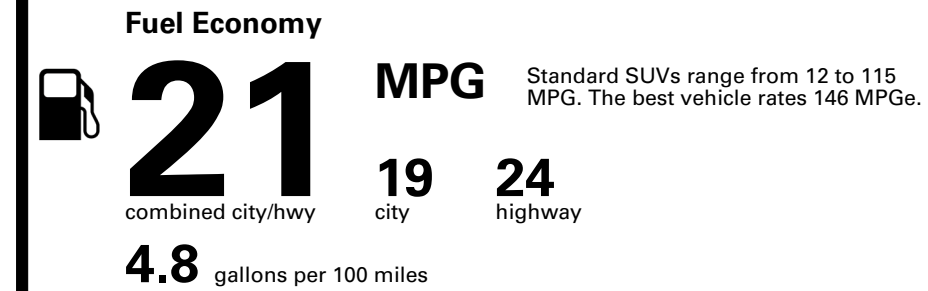

2.5T ADVANCED FEATURES

- Blind-Spot View Monitor
- Parking Collision-Avoidance Assist
- Leather Seating Surfaces
- Power Folding 3rd Row
- Ventilated Front Seats
- 4-Zone Climate Control
- Surround View Monitor
- Remote Smart Parking Assist
- Bang & Olufsen® Premium Audio

Full Tank of Gas

GENESIS WARRANTY

- 5-year/60,000-mile New Vehicle Warranty*
- 10-year/100,000-mile Powertrain Warranty*
- 7-year/Unlimited-mile Anti-perforation Warranty*
- Limited warranties, see retailer for details

Manufacturer's Suggested Retail Price: $68,600.00

ADDED FEATURES:

- *CAPRI BLUE(NRB) Paint $650.00
- *Crossbars $520.00
- *All Season Fitted Liners $235.00
- *Cargo Mat $200.00
- *Fragrance Cartridges $160.00
- *Roadside Assistance Kit $105.00
- *First Aid Kit $65.00
- *Cargo Blocks $40.00
- *NFC Key Card $30.00

Inland Freight & Handling : $1,495.00

SOLD TO: TX704
GENESIS OF SOUTHWEST HOUSTON
10155 SOUTHWEST FREEWAY
HOUSTON TX 77074

SHIPPED TO: TX704

VIN: KMUHBESB9TU352254	EXTERIOR COLOR: CAPRI BLUE	INTERIOR/SEAT COLOR: EARTH BROWN/SMOKY
MODEL: 8S3AAL9GW7A5	PORT OF ENTRY: NC	ACCESSORY WEIGHT: 32 lbs./ 15 kgs.
TRANSPORT: TRUCK		

EMISSIONS:
This vehicle is certified to meet emission requirements in all 50 states

TOTAL PRICE: $72,100.00

EPA DOT Fuel Economy and Environment

Gasoline Vehicle

You spend $6,250
more in fuel costs over 5 years compared to the average new vehicle.

Annual fuel cost $2,950

Fuel Economy & Greenhouse Gas Rating (tailpipe only)

Smog Rating (tailpipe only)

This vehicle emits 427 grams CO₂ per mile. The best emits 0 grams per mile (tailpipe only). Producing and distributing fuel also create emissions; learn more at fueleconomy.gov.

Actual results will vary for many reasons, including driving conditions and how you drive and maintain your vehicle. The average new vehicle gets 29 MPG and costs $8,500 to fuel over 5 years. Cost estimates are based on 15,000 miles per year at $ 4.15 per gallon. MPGe is miles per gasoline gallon equivalent. Vehicle emissions are a significant cause of climate change and smog.

fueleconomy.gov

Calculate personalized estimates and compare vehicles

GOVERNMENT 5-STAR SAFETY RATINGS

Overall Vehicle Score ★★★★★

Based on the combined rating of frontal, side and rollover. Should ONLY be compared to other vehicles of similar size and weight.

Frontal Crash Driver ★★★★★
Passenger ★★★★★

Based on the risk of injury in a frontal impact. Should ONLY be compared to other vehicles of similar size and weight.

Side Crash Front seat ★★★★★
Rear seat ★★★★★

Based on the risk of injury in a side impact.

Rollover ★★★★★

Based on the risk of rollover in a single-vehicle crash.

Star ratings range from 1 to 5 stars (★★★★★) with 5 being the highest.

Source: National Highway Traffic Safety Administration (NHTSA).

www.safercar.gov or 1-888-327-4236

Manufacturer's suggested retail price includes manufacturer's recommended pre-delivery service. Gasoline license and title fees state and local taxes and dealer installed options and accessories are not included in the manufacturer's suggested retail price. This label has been affixed to this vehicle by Genesis Motor America, pursuant to the requirements of 15 U.S.C. 1231 et seq. which prohibits its removal or alteration prior to delivery to the ultimate purchaser.

PARTS CONTENT INFORMATION

FOR VEHICLES IN THIS CARLINE: U.S./CANADIAN PARTS CONTENT: 3 %
MAJOR SOURCES OF FOREIGN PARTS CONTENT: KOREA: 80 %
FOR THIS VEHICLE: FINAL ASSEMBLY POINT: ULSAN, KOREA
COUNTRY OF ORIGIN:

ENGINE: KOREA **TRANSMISSION: KOREA**
Note: Parts content does not include final assembly, distribution, or other non-parts costs.