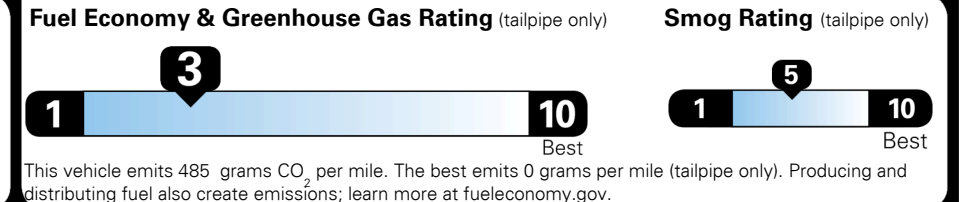

3.5T PRESTIGE BLACK FEATURES

- 20" Black Alloy Wheels w/ Floating Center Caps
- Dark Headlamp Bezels, Exterior Trim, & Badging
- Nappa Leather w/ Exclusive Quilting
- Dark Interior Trim w/ Black Ash Wood

Full Tank of Gas

GENESIS WARRANTY

- 5-year/60,000-mile New Vehicle Warranty*
- 10-year/100,000-mile Powertrain Warranty*
- 7-year/Unlimited-mile Anti-perforation Warranty*
- Limited warranties, see retailer for details

Manufacturer's Suggested Retail Price: $79,350.00

ADDED FEATURES:

- *VIK BLACK(PH3) Paint $650.00
- Accessories
- *Cargo Mat $170.00
- *First Aid Kit $65.00
- *NFC Key Card $30.00

SOLD TO: TX704   **SHIPPED TO: TX704**
GENESIS OF SOUTHWEST HOUSTON
10155 SOUTHWEST FREEWAY
HOUSTON TX 77074

VIN: KMTGF4SD7TU322041	EXTERIOR COLOR: VIK BLACK	INTERIOR/SEAT COLOR: OBSIDIAN BLACK/OBSIDIAN
MODEL: S14B2A65	PORT OF ENTRY: NC	TRANSPORT: TRUCK
EMISSIONS: This vehicle is certified to meet emission requirements in all 50 states		ACCESSORY WEIGHT: 9 lbs./ 4 kgs.

Inland Freight & Handling : $1,495.00

TOTAL PRICE: $81,760.00

EPA DOT Fuel Economy and Environment

Gasoline Vehicle

Fuel Economy

18 MPG
combined city/hwy

15 MPG
city

24 MPG
highway

5.6 gallons per 100 miles

Large Cars range from 14 to 146 MPG. The best vehicle rates 146 MPG.

You spend $8,750
more in fuel costs over 5 years compared to the average new vehicle.

Annual fuel cost $3,450

Actual results will vary for many reasons, including driving conditions and how you drive and maintain your vehicle. The average new vehicle gets 29 MPG and costs $8,500 to fuel over 5 years. Cost estimates are based on 15,000 miles per year at $ 4.15 per gallon. MPG is miles per gasoline gallon equivalent. Vehicle emissions are a significant cause of climate change and smog.

fueleconomy.gov
Calculate personalized estimates and compare vehicles

GOVERNMENT 5-STAR SAFETY RATINGS

Overall Vehicle Score ★ ★ ★ ★ ★

Based on the combined rating of frontal, side and rollover. Should ONLY be compared to other vehicles of similar size and weight.

Frontal Crash	Driver Passenger	★ ★ ★ ★ ★
Based on the risk of injury in a frontal impact. Should ONLY be compared to other vehicles of similar size and weight.		
Side Crash	Front seat Rear seat	★ ★ ★ ★ ★
Based on the risk of injury in a side impact.		
Rollover		★ ★ ★ ★ ★
Based on the risk of rollover in a single-vehicle crash.		

Manufacturer's suggested retail price includes manufacturer's recommended pre-delivery service. Gasoline license and title fees state and local taxes and dealer installed options and accessories are not included in the manufacturer's suggested retail price. This label has been affixed to this vehicle by Genesis Motor America, pursuant to the requirements of 15 U.S.C. 1231 et seq. which prohibits its removal or alteration prior to delivery to the ultimate purchaser.

Star ratings range from 1 to 5 stars (★★★★★) with 5 being the highest.
Source: National Highway Traffic Safety Administration (NHTSA).
www.safercar.gov or 1-888-327-4236

PARTS CONTENT INFORMATION

FOR VEHICLES IN THIS CARLINE: U.S./CANADIAN PARTS CONTENT: 3 %

MAJOR SOURCES OF FOREIGN PARTS CONTENT: KOREA: 80 %

FOR THIS VEHICLE: FINAL ASSEMBLY POINT: ULSAN, KOREA

COUNTRY OF ORIGIN:

ENGINE: KOREA   TRANSMISSION: KOREA

Note: Parts content does not include final assembly, distribution, or other non-parts costs.