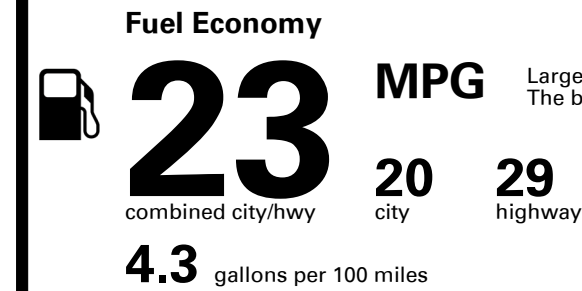

## EPA DOT Fuel Economy and Environment

Gasoline Vehicle

Large Cars range from 14 to 146 MPG. The best vehicle rates 146 MPG.

**You spend \$5,000**  
**more in fuel costs over 5 years**  
compared to the average new vehicle.