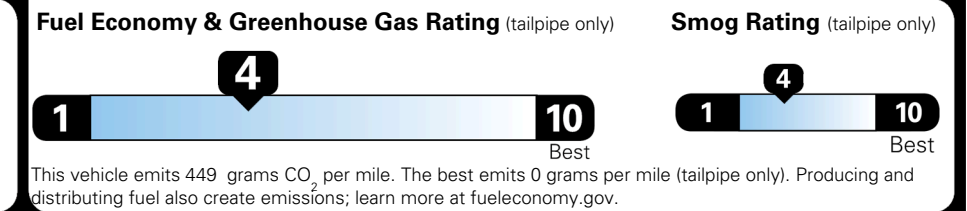

Actual results will vary for many reasons, including driving conditions and how you drive and maintain your vehicle. The average new vehicle gets 29 MPG and costs $8,500 to fuel over 5 years. Cost estimates are based on 15,000 miles per year at $ 4.15 per gallon. MPGe is miles per gasoline gallon equivalent. Vehicle emissions are a significant cause of climate change and smog.

fueleconomy.gov

Calculate personalized estimates and compare vehicles

GOVERNMENT 5-STAR SAFETY RATINGS

This vehicle has not been rated by the government for overall vehicle score, frontal crash, side crash or rollover risk.

Source: National Highway Traffic Safety Administration (NHTSA).
www.safercar.gov or 1-888-327-4236

Manufacturer's suggested retail price includes manufacturer's recommended pre-delivery service. Gasoline license and title fees state and local taxes and dealer installed options and accessories are not included in the manufacturer's suggested retail price. This label has been affixed to this vehicle by Genesis Motor America, pursuant to the requirements of 15 U.S.C. 1231 et seq. which prohibits its removal or alteration prior to delivery to the ultimate purchaser.

PARTS CONTENT INFORMATION

FOR VEHICLES IN THIS CARLINE: U.S./CANADIAN PARTS CONTENT: 5 %
MAJOR SOURCES OF FOREIGN PARTS CONTENT: KOREA: 80 %
FOR THIS VEHICLE: FINAL ASSEMBLY POINT: ULSAN, KOREA
COUNTRY OF ORIGIN:
ENGINE: KOREA   TRANSMISSION: KOREA
Note: Parts content does not include final assembly, distribution, or other non-parts costs.