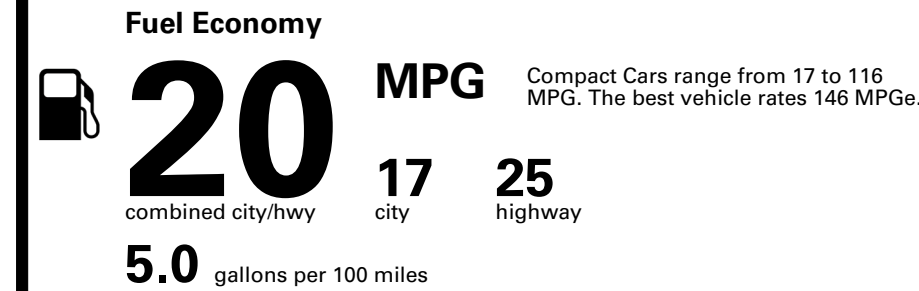

## EPA DOT Fuel Economy and Environment

Gasoline Vehicle

**You spend \$7,000**  
 more in fuel costs over 5 years compared to the average new vehicle.

**Annual fuel cost \$3,100**

Actual results will vary for many reasons, including driving conditions and how you drive and maintain your vehicle. The average new vehicle gets 29 MPG and costs \$8,500 to fuel over 5 years. Cost estimates are based on 15,000 miles per year at \$ 4.15 per gallon. MPGe is miles per gasoline gallon equivalent. Vehicle emissions are a significant cause of climate change and smog.