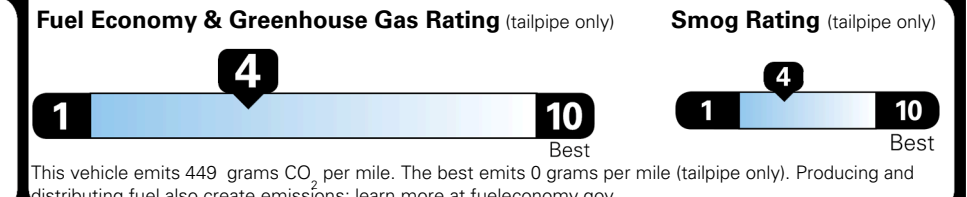

Additional Standard Features

- Carpeted Floor Mats

Full Tank of Gas

GENESIS WARRANTY

- 5-year / 60,000-mile New Vehicle Warranty*
- 10-year / 100,000-mile Powertrain Warranty*
- 7-year / Unlimited-mile Anti-perforation Warranty*
- Limited warranties, see dealer for details

Manufacturer's Suggested Retail Price: $53,600.00

ADDED FEATURES:

- *UYUNI WHITE(UYH) Paint $650.00
- Accessories
- *Reversible Cargo Tray $195.00
- *Roadside Assistance Kit $105.00
- *Bumper Applique $90.00
- *First Aid Kit $65.00
- *NFC Key Card $30.00

SOLD TO: TX704 SHIPPED TO: TX704
GENESIS OF SOUTHWEST HOUSTON
10155 SOUTHWEST FREEWAY
HOUSTON TX 77074

VIN: KMTG44SE6TU175855	EXTERIOR COLOR: UYUNI WHITE	INTERIOR/SEAT COLOR: FOG GRAY TWO TONE/FOG
MODEL: 7C7ARJ5GS4A5	PORT OF ENTRY: NC	TRANSPORT: TRUCK
EMISSIONS: This vehicle is certified to meet emission requirements in all 50 states		ACCESSORY WEIGHT: 15 lbs./ 7 kgs.

Inland Freight & Handling : $1,395.00

TOTAL PRICE: $56,130.00

EPA DOT Fuel Economy and Environment

Gasoline Vehicle

Fuel Economy

20 MPG
combined city/hwy

17 city 25 highway

5.0 gallons per 100 miles

Compact Cars range from 17 to 116 MPG. The best vehicle rates 146 MPGe.

You spend $7,000
more in fuel costs over 5 years compared to the average new vehicle.

Annual fuel cost $3,100

Actual results will vary for many reasons, including driving conditions and how you drive and maintain your vehicle. The average new vehicle gets 29 MPG and costs $8,500 to fuel over 5 years. Cost estimates are based on 15,000 miles per year at $ 4.15 per gallon. MPGe is miles per gasoline gallon equivalent. Vehicle emissions are a significant cause of climate change and smog.

fueleconomy.gov
Calculate personalized estimates and compare vehicles

GOVERNMENT 5-STAR SAFETY RATINGS

This vehicle has not been rated by the government for overall vehicle score, frontal crash, side crash or rollover risk.

Source: National Highway Traffic Safety Administration (NHTSA).
www.safercar.gov or 1-888-327-4236

Manufacturer's suggested retail price includes manufacturer's recommended pre-delivery service. Gasoline license and title fees state and local taxes and dealer installed options and accessories are not included in the manufacturer's suggested retail price. This label has been affixed to this vehicle by Genesis Motor America, pursuant to the requirements of 15 U.S.C. 1231 et seq. which prohibits its removal or alteration prior to delivery to the ultimate purchaser.

PARTS CONTENT INFORMATION

FOR VEHICLES IN THIS CARLINE: U.S./CANADIAN PARTS CONTENT: 5 %
MAJOR SOURCES OF FOREIGN PARTS CONTENT: KOREA: 80 %
FOR THIS VEHICLE: FINAL ASSEMBLY POINT: ULSAN, KOREA
COUNTRY OF ORIGIN:

ENGINE: KOREA TRANSMISSION: KOREA
Note: Parts content does not include final assembly, distribution, or other non-parts costs.