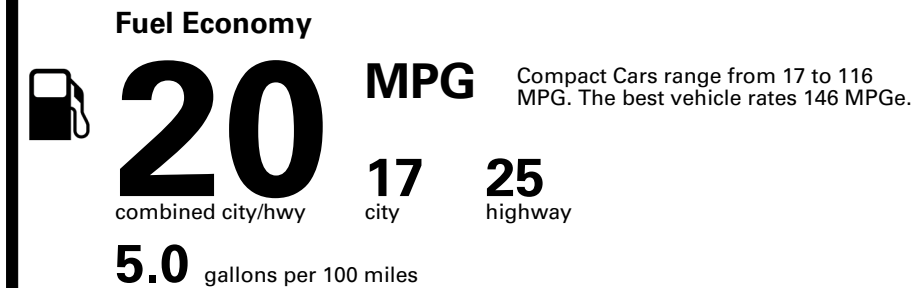

Inland Freight & Handling : \$1,395.00

TOTAL PRICE: \$56,105.00

EPA DOT Fuel Economy and Environment

Gasoline Vehicle

You spend \$7,000
more in fuel costs over 5 years
 compared to the average new vehicle.