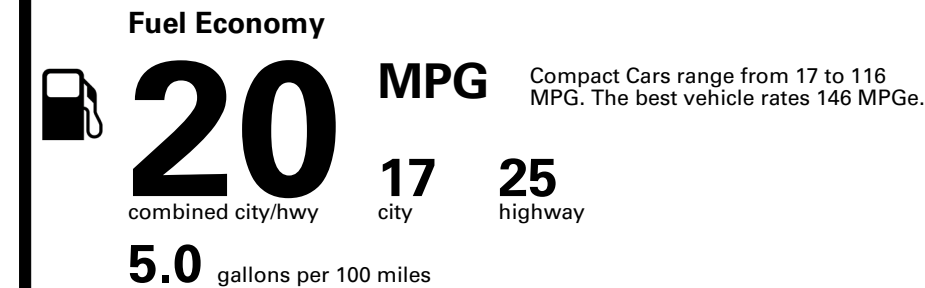

Inland Freight & Handling : \$1,395.00

TOTAL PRICE: \$56,165.00

118 A 1306MORNI 158

EPA DOT Fuel Economy and Environment

Gasoline Vehicle

You spend \$7,000
more in fuel costs over 5 years compared to the average new vehicle.

Annual fuel cost \$3,100

Fuel Economy & Greenhouse Gas Rating (tailpipe only)

Smog Rating (tailpipe only)

This vehicle emits 449 grams CO₂ per mile. The best emits 0 grams per mile (tailpipe only). Producing and distributing fuel also create emissions; learn more at fueleconomy.gov.