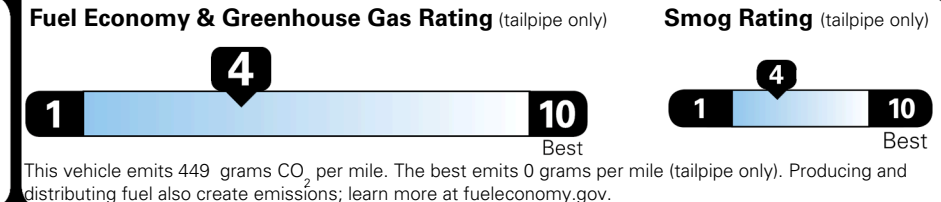

Additional Standard Features

- Carpeted Floor Mats

Full Tank of Gas

GENESIS WARRANTY

- 5-year / 60,000-mile New Vehicle Warranty*
- 10-year / 100,000-mile Powertrain Warranty*
- 7-year / Unlimited-mile Anti-perforation Warranty*
- Limited warranties, see dealer for details

Manufacturer's Suggested Retail Price: $53,600.00

ADDED FEATURES:

- *VIK BLACK(PH3) Paint $650.00
- Accessories
- *Reversible Cargo Tray $195.00
- *Mudguards $170.00
- *First Aid Kit $65.00
- *Cargo Blocks $40.00
- *NFC Key Card $30.00

SOLD TO: TX704 SHIPPED TO: TX704
GENESIS OF SOUTHWEST HOUSTON
10155 SOUTHWEST FREEWAY
HOUSTON TX 77074

VIN: KMTG44SE2TU176551	EXTERIOR COLOR: VIK BLACK	INTERIOR/SEAT COLOR: SEVILLA RED/OBSIDIAN
MODEL: 7C7ARJ5GS4A5	PORT OF ENTRY: NC	TRANSPORT: TRUCK
EMISSIONS: This vehicle is certified to meet emission requirements in all 50 states		ACCESSORY WEIGHT: 11 lbs./ 5 kgs.

Inland Freight & Handling : $1,395.00

TOTAL PRICE: $56,145.00

EPA DOT Fuel Economy and Environment

Gasoline Vehicle

Fuel Economy

20 MPG
combined city/hwy

17 city 25 highway

5.0 gallons per 100 miles

Compact Cars range from 17 to 116 MPG. The best vehicle rates 146 MPGe.

You spend $7,000
more in fuel costs over 5 years compared to the average new vehicle.

Annual fuel cost $3,100

Actual results will vary for many reasons, including driving conditions and how you drive and maintain your vehicle. The average new vehicle gets 29 MPG and costs $8,500 to fuel over 5 years. Cost estimates are based on 15,000 miles per year at $ 4.15 per gallon. MPGe is miles per gasoline gallon equivalent. Vehicle emissions are a significant cause of climate change and smog.

fueleconomy.gov
Calculate personalized estimates and compare vehicles

GOVERNMENT 5-STAR SAFETY RATINGS

This vehicle has not been rated by the government for overall vehicle score, frontal crash, side crash or rollover risk.

Source: National Highway Traffic Safety Administration (NHTSA).
www.safercar.gov or 1-888-327-4236

Manufacturer's suggested retail price includes manufacturer's recommended pre-delivery service. Gasoline license and title fees state and local taxes and dealer installed options and accessories are not included in the manufacturer's suggested retail price. This label has been affixed to this vehicle by Genesis Motor America, pursuant to the requirements of 15 U.S.C. 1231 et seq. which prohibits its removal or alteration prior to delivery to the ultimate purchaser.

PARTS CONTENT INFORMATION

FOR VEHICLES IN THIS CARLINE: U.S./CANADIAN PARTS CONTENT: 5 %
MAJOR SOURCES OF FOREIGN PARTS CONTENT: KOREA: 80 %
FOR THIS VEHICLE: FINAL ASSEMBLY POINT: ULSAN, KOREA
COUNTRY OF ORIGIN:

ENGINE: KOREA TRANSMISSION: KOREA
Note: Parts content does not include final assembly, distribution, or other non-parts costs.