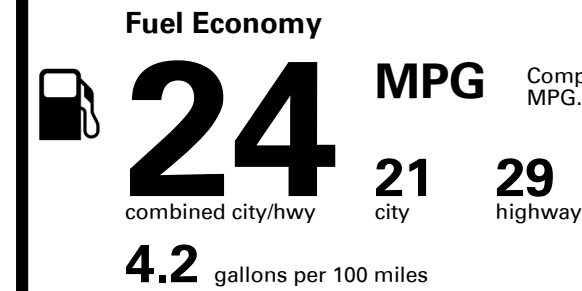

## EPA DOT Fuel Economy and Environment

Gasoline Vehicle

Compact Cars range from 17 to 116 MPG. The best vehicle rates 146 MPGe.

**You spend \$4,500**  
**more in fuel costs over 5 years**  
compared to the average new vehicle.