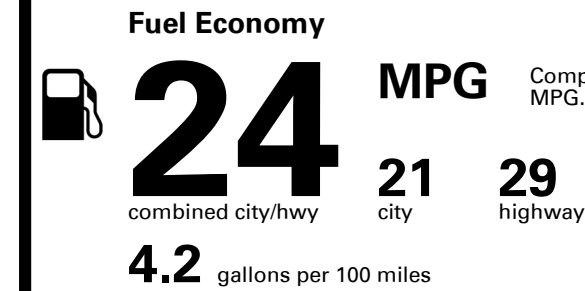

PRESTIGE FEATURES

- Aluminum Trim
- Wide Sunroof
- Parking Distance Warning
- Power-Folding Outside Mirrors w/ Genesis Logo Puddle Lamps
- Leather Seating Surfaces
- Power Front Passenger Seat w/ Power Lumbar
- Integrated Memory System
- Ventilated Front Seats
- Lexicon® Premium Audio
- Wireless Phone Charger
- Surround View Monitor / Blind Spot Monitor

Additional Standard Features

- Carpeted Floor Mats

Full Tank of Gas

GENESIS WARRANTY

- 5-year / 60,000-mile New Vehicle Warranty*
- 10-year / 100,000-mile Powertrain Warranty*
- 7-year / Unlimited-mile Anti-perforation Warranty*
- Limited warranties, see dealer for details

Manufacturer's Suggested Retail Price: $48,450.00

ADDED FEATURES:

- *UYUNI WHITE(UYH) Paint $650.00
- Accessories
- *Reversible Cargo Tray $195.00
- *First Aid Kit $65.00

SOLD TO: TX704
GENESIS OF SOUTHWEST HOUSTON
10155 SOUTHWEST FREEWAY
HOUSTON TX 77074

SHIPPED TO: TX704

Inland Freight & Handling : $1,395.00

VIN: KMTG24SC0TU174110	EXTERIOR COLOR: UYUNI WHITE	INTERIOR/SEAT COLOR: VANILLA BEIGE/VANILLA
MODEL: R0442R45	PORT OF ENTRY: NC	ACCESSORY WEIGHT: 10 lbs./ 4 kgs.

TOTAL PRICE: $50,755.00

EMISSIONS:
This vehicle is certified to meet emission requirements in all 50 states

EPA DOT Fuel Economy and Environment

Gasoline Vehicle

Compact Cars range from 17 to 116 MPG. The best vehicle rates 146 MPGe.

You spend $4,500 more in fuel costs over 5 years compared to the average new vehicle.

Annual fuel cost $2,600

Fuel Economy & Greenhouse Gas Rating (tailpipe only)