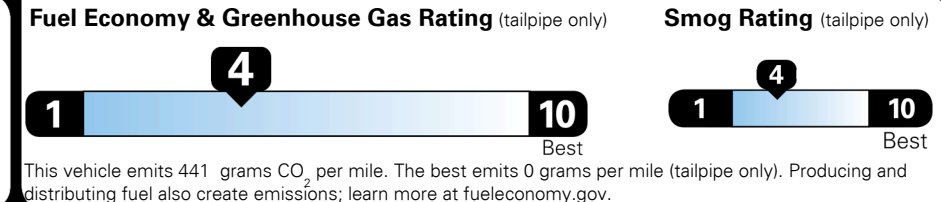

PRESTIGE BLACK FEATURES

- 21" Black Alloy Wheels w/ Floating Center Caps
- Dark Headlamp Bezels, Exterior Trim, & Badging
- Semi-Aniline Leather Seating Surfaces
- Dark Interior Trim w/ Black Ash Wood

Full Tank of Gas

GENESIS WARRANTY

- 5-year/60,000-mile New Vehicle Warranty*
- 10-year/100,000-mile Powertrain Warranty*
- 7-year/Unlimited-mile Anti-perforation Warranty*
- Limited warranties, see dealer for details

Manufacturer's Suggested Retail Price: $105,750.00

ADDED FEATURES:

- *VIK BLACK(PH3) Paint $650.00
- Accessories
- *Cargo Mat $200.00
- *Roadside Assistance Kit $105.00
- *First Aid Kit $65.00
- *NFC Card $30.00

SOLD TO: TX704 SHIPPED TO: TX704
GENESIS OF SOUTHWEST HOUSTON
10155 SOUTHWEST FREEWAY
HOUSTON TX 77074

VIN: KMTFD4SD9TU060556	EXTERIOR COLOR: VIK BLACK	INTERIOR/SEAT COLOR: OBSIDIAN BLACK/OBSIDIAN
MODEL: T14B2A65	PORT OF ENTRY: NC	TRANSPORT: TRUCK
EMISSIONS: This vehicle is certified to meet emission requirements in all 50 states		ACCESSORY WEIGHT: 11 lbs./ 5 kgs.

Inland Freight & Handling : $1,495.00

TOTAL PRICE: $108,295.00

EPA DOT Fuel Economy and Environment

Gasoline Vehicle

Fuel Economy

20 MPG
combined city/hwy

17 MPG
city

24 MPG
highway

5.0 gallons per 100 miles

Large Cars range from 14 to 146 MPG. The best vehicle rates 146 MPGe.

You spend $7,000
more in fuel costs over 5 years compared to the average new vehicle.

Annual fuel cost $3,100

Actual results will vary for many reasons, including driving conditions and how you drive and maintain your vehicle. The average new vehicle gets 29 MPG and costs $8,500 to fuel over 5 years. Cost estimates are based on 15,000 miles per year at $ 4.15 per gallon. MPGe is miles per gasoline gallon equivalent. Vehicle emissions are a significant cause of climate change and smog.

fueleconomy.gov
Calculate personalized estimates and compare vehicles

GOVERNMENT 5-STAR SAFETY RATINGS

This vehicle has not been rated by the government for overall vehicle score, frontal crash, side crash or rollover risk.

Source: National Highway Traffic Safety Administration (NHTSA).
www.safercar.gov or 1-888-327-4236

Manufacturer's suggested retail price includes manufacturer's recommended pre-delivery service. Gasoline license and title fees state and local taxes and dealer installed options and accessories are not included in the manufacturer's suggested retail price. This label has been affixed to this vehicle by Genesis Motor America, pursuant to the requirements of 15 U.S.C. 1231 et seq. which prohibits its removal or alteration prior to delivery to the ultimate purchaser.

PARTS CONTENT INFORMATION

FOR VEHICLES IN THIS CARLINE: U.S./CANADIAN PARTS CONTENT: 2 %
MAJOR SOURCES OF FOREIGN PARTS CONTENT: KOREA: 85 %
FOR THIS VEHICLE: FINAL ASSEMBLY POINT: ULSAN, KOREA
COUNTRY OF ORIGIN:
ENGINE: KOREA TRANSMISSION: KOREA
Note: Parts content does not include final assembly, distribution, or other non-parts costs.