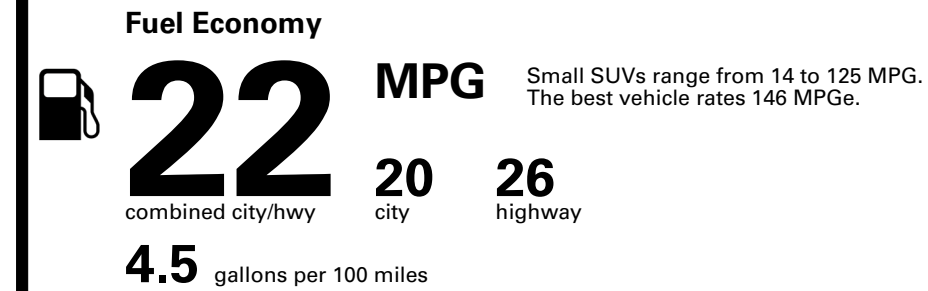

Inland Freight & Handling : \$1,495.00

TOTAL PRICE: \$62,645.00

EPA DOT Fuel Economy and Environment

Gasoline Vehicle

You spend \$5,750
more in fuel costs over 5 years compared to the average new vehicle.