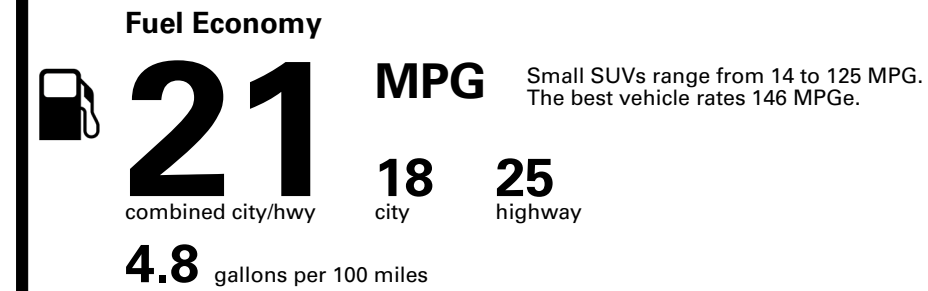

Inland Freight & Handling : \$1,495.00

TOTAL PRICE: \$73,300.00

146 A

EPA DOT Fuel Economy and Environment

Gasoline Vehicle

You spend \$6,250
more in fuel costs over 5 years
compared to the average new vehicle.

Annual fuel cost \$2,950

Fuel Economy & Greenhouse Gas Rating (tailpipe only)

Smog Rating (tailpipe only)

This vehicle emits 433 grams CO₂ per mile. The best emits 0 grams per mile (tailpipe only). Producing and distributing fuel also create emissions; learn more at fueleconomy.gov.