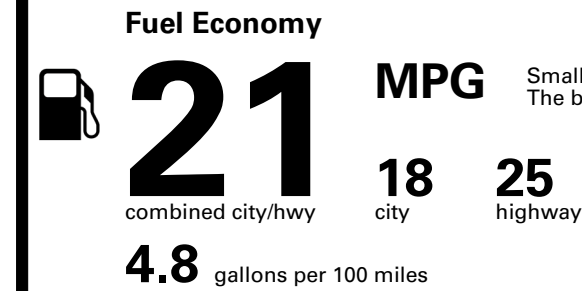

## EPA DOT Fuel Economy and Environment

Gasoline Vehicle

Small SUVs range from 14 to 125 MPG. The best vehicle rates 146 MPGe.

**You spend \$6,250 more in fuel costs over 5 years** compared to the average new vehicle.