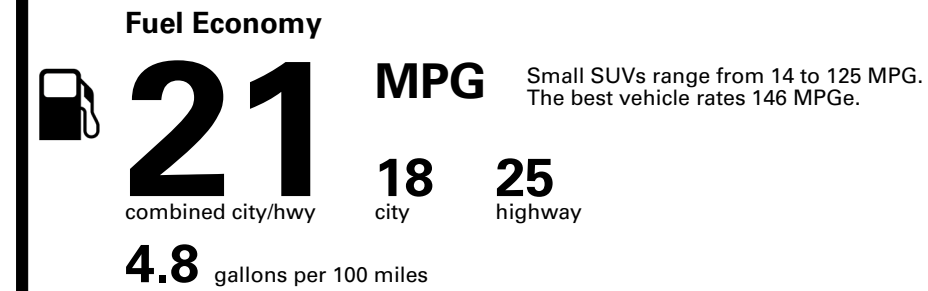

Inland Freight & Handling : \$1,495.00

TOTAL PRICE: \$73,490.00

EPA DOT Fuel Economy and Environment

You spend \$6,250
more in fuel costs over 5 years
compared to the average new vehicle.

Annual fuel cost \$2,950