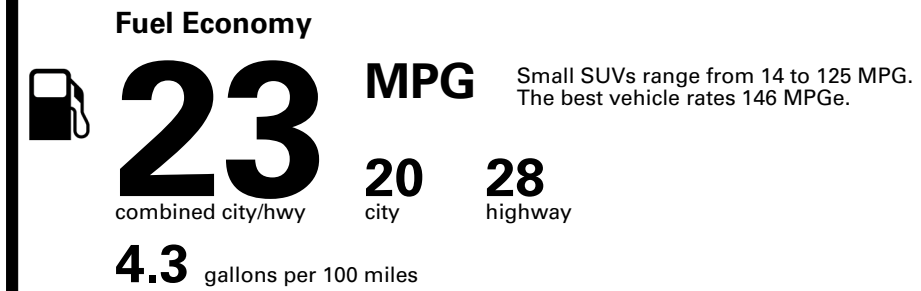

You spend \$5,000
more in fuel costs over 5 years compared to the average new vehicle.

Annual fuel cost \$2,700

Fuel Economy & Greenhouse Gas Rating (tailpipe only)

Smog Rating (tailpipe only)

This vehicle emits 393 grams CO₂ per mile. The best emits 0 grams per mile (tailpipe only). Producing and distributing fuel also create emissions; learn more at fueleconomy.gov.