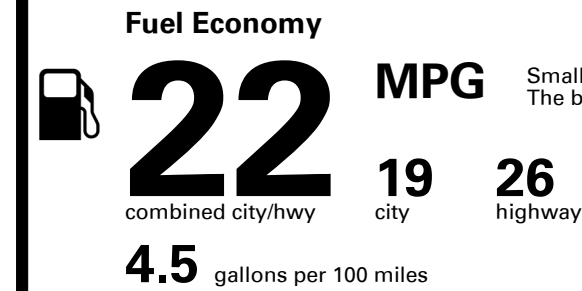

EPA DOT Fuel Economy and Environment

Gasoline Vehicle

Small SUVs range from 14 to 118 MPG. The best vehicle rates 140 MPGe.

You spend $5,000
more in fuel costs over 5 years compared to the average new vehicle.

Annual fuel cost $2,950

Fuel Economy & Greenhouse Gas Rating (tailpipe only)