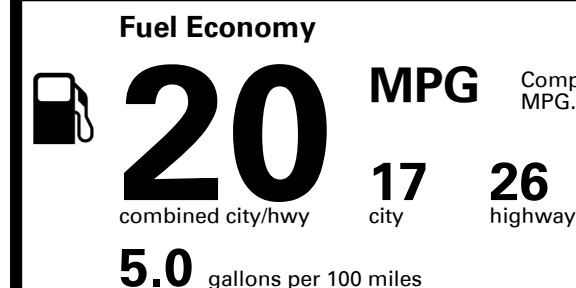

224 A 122VDREAM

EMISSIONS:
This vehicle is certified to meet emission requirements in all 50 states

EPA DOT Fuel Economy and Environment

Gasoline Vehicle

Compact Cars range from 14 to 119 MPG. The best vehicle rates 136 MPGe.